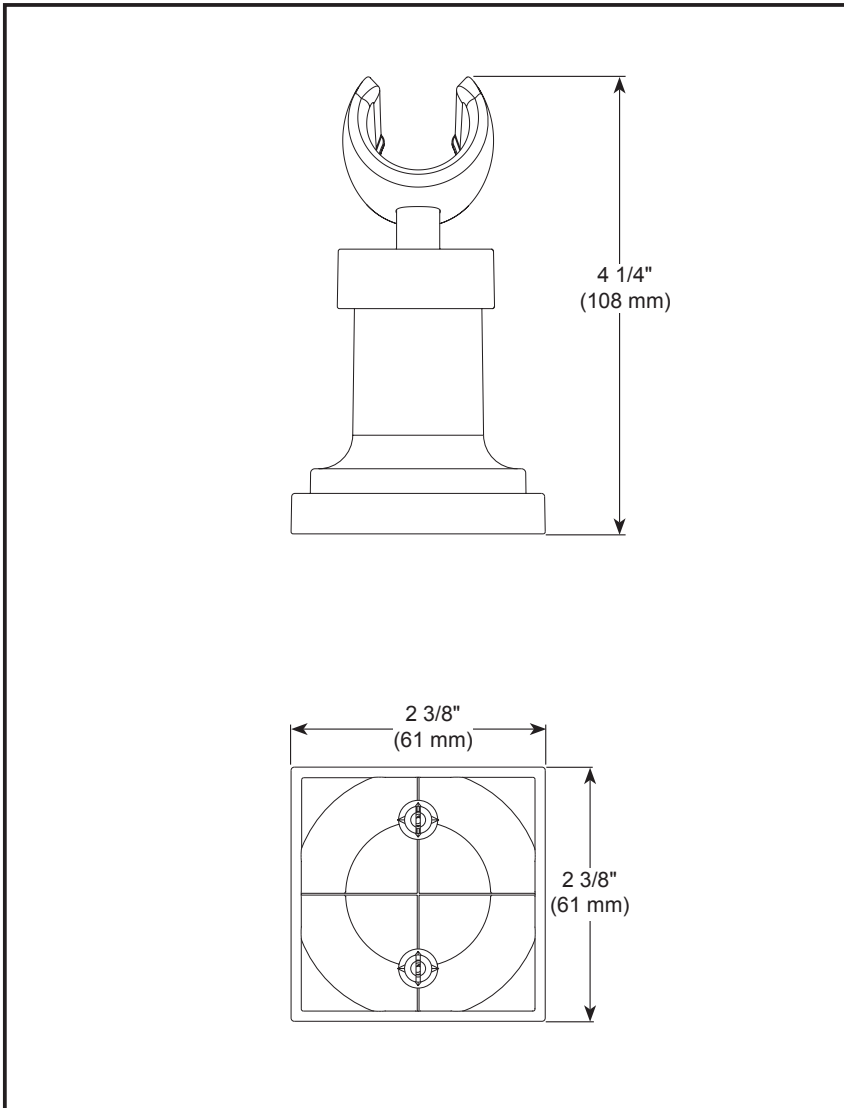

see what Delta can do™

WALL MOUNT

■ Square Wall Mount Bracket

FEATURES:

- Lumicoat® Finish (-PR models only)
- Lumicoat® Finishes easily wipe clean without cleaners and chemicals on the products most commonly touched areas

STANDARD SPECIFICATIONS

- Accommodates conical hose nuts
- Concealed installation screws
- Adjustable mount

WARRANTY

- Parts and Finish - Lifetime limited warranty; or for commercial purchasers, 10 years for multi-family residential (apartments and condominiums) and 5 years for all other commercial uses, in each case from the date the product is received by the original purchaser or their authorized representative (installation contractor, etc.).
- Please go to www.deltafaucet.com for the complete details of our limited warranty.

▲ Designate proper finish suffix

Delta Faucet Company reserves the right (1) to make changes in specifications and materials, and (2) to change or discontinue models, both without notice or obligation. Dimensions are for reference only. See current full-line price book or www.deltafaucet.com for finish options and product availability.

Delta Faucet Company

55 E. 111th Street, Carmel, IN 46280
350 South Edgeware Road, St. Thomas, ON N5P 4L1
© 2026 Delta Faucet Company