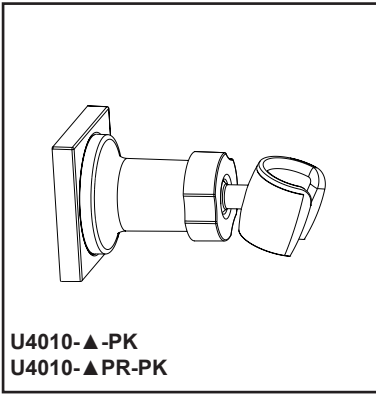

see what Delta can do™

WALL MOUNT

■ Square Wall Mount Bracket

FEATURES:

- Lumicoat® Finish (-PR models only)
- Lumicoat® Finishes easily wipe clean without cleaners and chemicals on the products most commonly touched areas

STANDARD SPECIFICATIONS

- Accommodates conical hose nuts
- Concealed installation screws
- Adjustable mount

WARRANTY

- Parts and Finish - Lifetime limited warranty; or for commercial purchasers, 10 years for multi-family residential (apartments and condominiums) and 5 years for all other commercial uses, in each case from the date the product is received by the original purchaser or their authorized representative (installation contractor, etc.).
- Please go to www.deltafaucet.com for the complete details of our limited warranty.